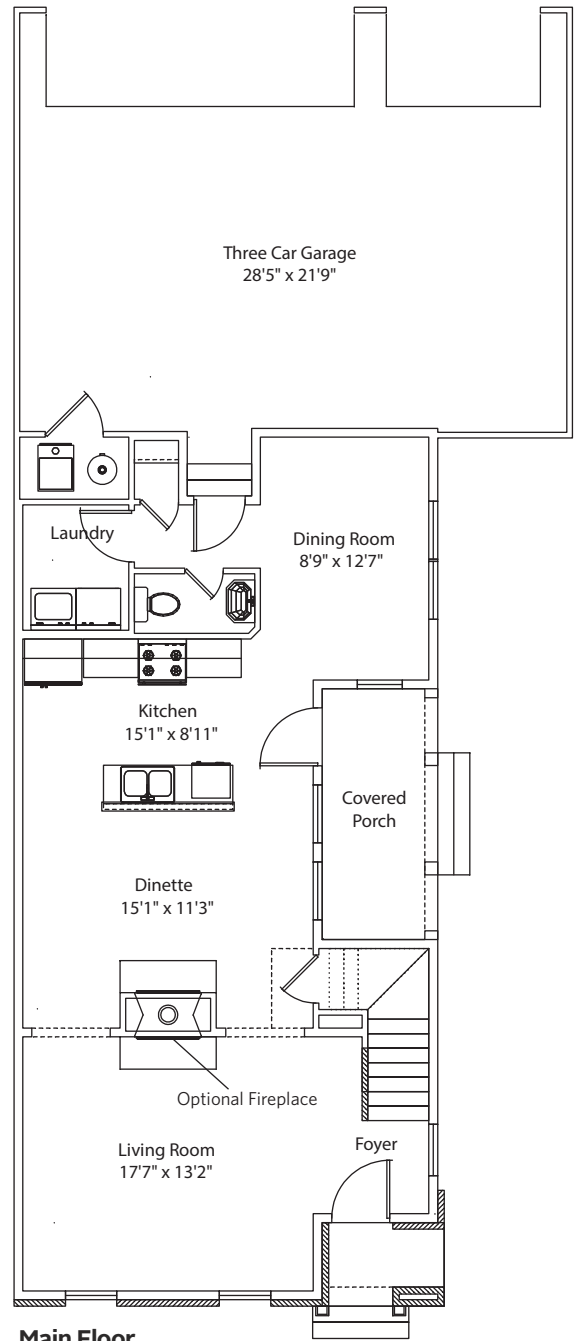

Old Town Village Townhomes

The Belmont

1,521 Square Feet

2 Bedrooms

2.5 Baths

Second Floor

Main Floor