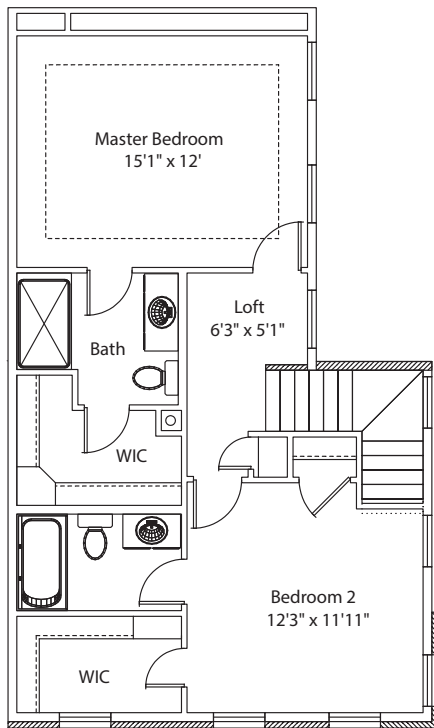

Old Town Village Townhomes

The Belmont

1,521 Square Feet

2 Bedrooms

2.5 Baths

Second Floor

Main Floor